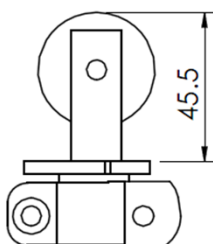

FM

Chain	Link

FMTR 5 FMTL 83 R

Roller top chain

Length 5mt

滾輪鏈條

Chain	Link

FMTF 5X23 R FMTL 83X23 R

Roller cleat chain

Length 5mt

滾輪鏈條

Chain	Link

FMTF 5X46 R FMTL 83X46 R

Roller cleat chain

Length 5mt

滾輪鏈條

FM