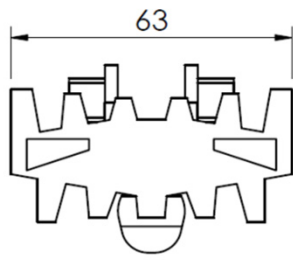

Cleated top chain

Length 5mt

擋板鏈條

Chain	Link
-------	------

FLTF 5X_A FLTL 63X_A

FLTF 5X9 A h=9 mm

FLTF 5X12 A h=12 mm

FLTF 5X15 A h=15 mm

FLTF 5X17 A h=17 mm

FLTF 5X30 A h=30 mm

Cleated top chain

Length 5mt

擋板鏈條

FL

Chain	Link
-------	------

FLTF 5X12 B FLTL 63X12 B

Cleated top chain

Length 5mt

擋板鏈條

Chain	Link
-------	------

FLTF 5X_C FLTL 63X_C

FLTF 5X12 C h=12 mm

FLTF 5X15 C h=15 mm

FLTF 5X30 C h=30 mm