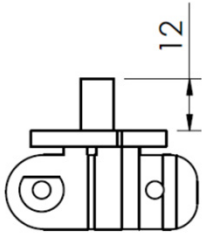

Chain	Link

FLTF 5X_C   FLTL 63X_C

FLTF 5X12 C h=12 mm

FLTF 5X15 C h=15 mm

FLTF 5X30 C h=30 mm

Cleated top chain

Length 5mt

擋板鏈條