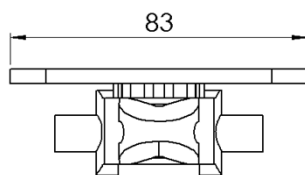

FBTF 5A85X125D FBTL 83X125D

Cleated chain

Length 5mt

擋板鏈條

Chain	Link
-------	------

F5110388 F5110387

Plain chain

Length 5mt