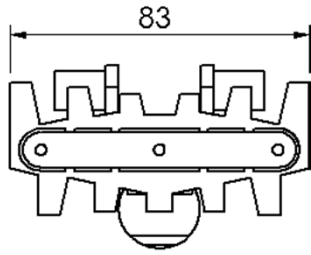

FM

Chain	Link

FMTP 5 F	FMTL 83 F

Friction top chain

Length 5mt

阻滑鏈條