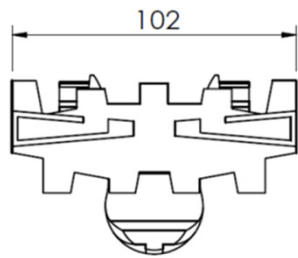

Chain	Link
FKTF 5X_A	FKTL 105X_A
FKTF 5X15A h=15 mm	
FKTF 5X20A h=20 mm	
FKTF 5X30A h=30 mm	
FKTF 5X40A h=40 mm	
Cleated chain	
Length 5mt	
擋板鏈條	

FK