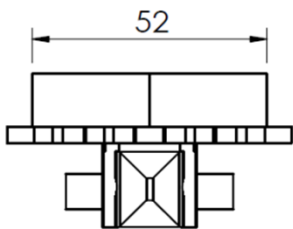

Chain	Link

FLTF 5X55 D   FLTL 63X55D

Cleated top chain

Length 5mt

擋板鏈條