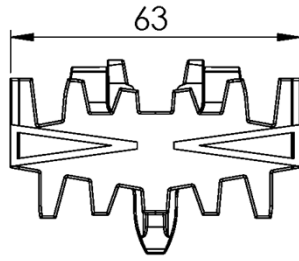

平面鏈條

Chain	Link
-------	------

F5048590 n.a.

Cleated chain

擋板鏈條

Chain consists of F5048588 and F5048589. Links must be ordered as Request For Quote. Vertical and horizontal transportation of golf balls.

F5048588

F5048589

Chain	Link
F3905563	F3905562
Cleated chain	
Length 5mt	
平面鏈條	

Chain	Link
F3924167	F3903648
Cleated chain	
Length 5mt	
擋板鏈條	

F65

Chain	Link
-------	------

FLTP 5A65	F5115333
Plain chain	
Length 5mt	
平面鏈條	