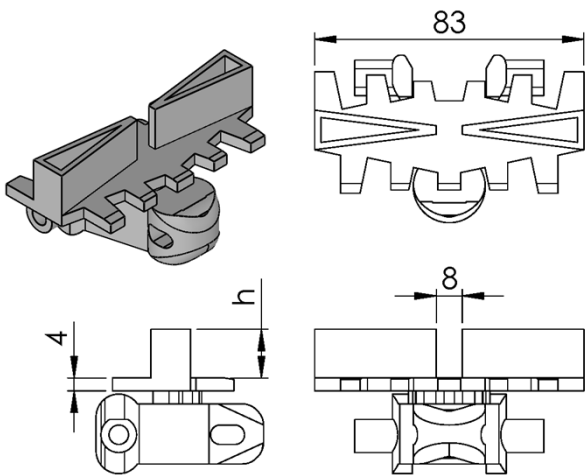

Chain	Link
FBTF 5A85X_A	
FBTF 5A85X15 A h=15	F5110372
FBTF 5A85X30 A h=30	F5110374
Cleated chain	
Length 5mt	
擋板鏈條