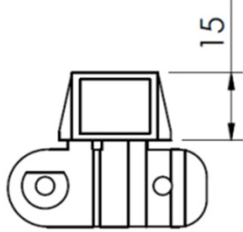

FL

Chain	Link

F3921955 A   F3921643 A

Cleated top chain

V-block

Length 5mt

non-zigzag

V型鏈條