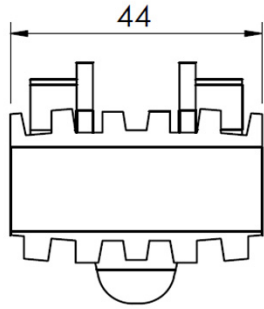

Chain	Link
F3904484	F3903724
Plain chain	
Length 5mt	
平面鏈條