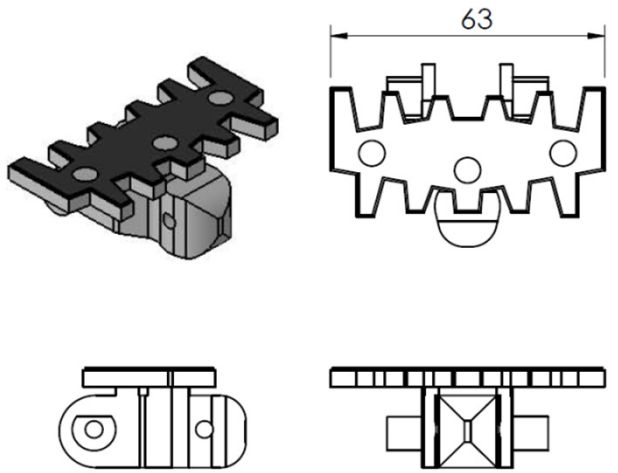

Chain	Link
FLTP 5	FLTL 63
Plain chain	
Length 5mt	
平面鏈條	

Chain	Link
FLTP 5TF	FLTL 63TF
Steel top chain	
Length 5mt	
不鏽鋼面鏈條