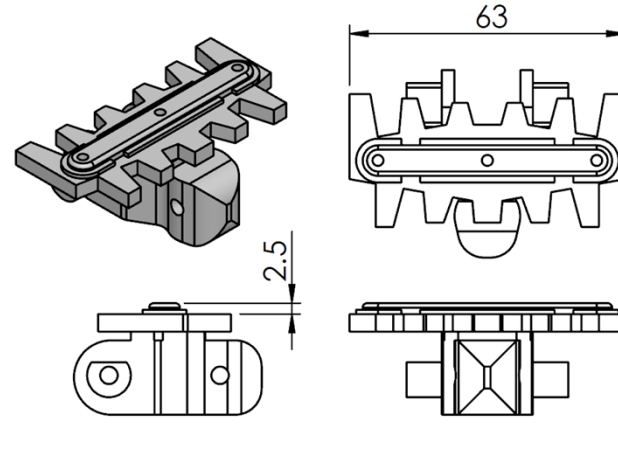

擋板鏈條

FL

Chain	Link
FLTP 5	FLTL 63
Plain chain	
Length 5mt	
平面鏈條	

Chain	Link
FLTP 5TF	FLTL 63TF
Steel top chain	
Length 5mt	
不鏽鋼面鏈條	

Chain	Link
FLTP 5F	FLTL 63F
Friction top chain	
Length 5mt	
阻滑鏈條	

FL

FL

Chain	Link
-------	------

F5058306 F5058304

Plain chain with non-stick surface

Length 5mt

平面鏈條

Chain	Link
-------	------

FLTF 5X_A FLTL 63X_A

FLTF 5X4 A

FLTF 5X5.5 A