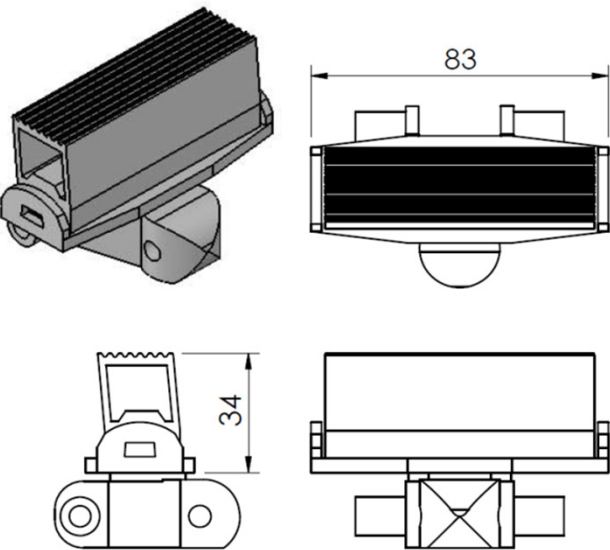

不鏽鋼面鏈條

FM

FM

Chain	Link
FMTE 5 B	FMTL 83 B
Flexible top chain	
Length 5mt	
毛刷鏈條	

Chain	Link
FMTE 5 C	FMTX 78 C (1)
Flexible top chain	Separate cleat for replacement
Length 5mt	
毛刷鏈條	
	FMTE 83 (2)
	Basic Link
	FMTM 83 C (1)+(2)