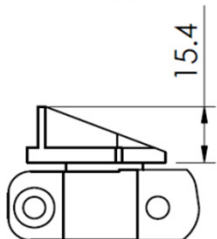

Chain	Link

F3924443 F3904689

Cleated chain

Length 5mt

擋板鏈條

Chain	Link

F3921528 F3921527

Cleated chain

Length 5mt

擋板鏈條

Chain	Link

F3905920 F3905692

Cleated chain

Length 5mt

檔板鏈條