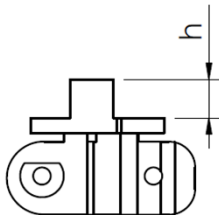

FL

Chain	Link

F5058306 F5058304

Plain chain with non-stick surface

Length 5mt

平面鏈條

Chain	Link

FLTF 5X_A FLTL 63X_A

FLTF 5X4 A

FLTF 5X5.5 A

Cleated top chain

Length 5mt

擋板鏈條

Chain	Link

FLTF 5X_A FLTL 63X_A

FLTF 5X9 A h=9 mm

FLTF 5X12 A h=12 mm

FLTF 5X15 A h=15 mm

FLTF 5X17 A h=17 mm

FLTF 5X30 A h=30 mm

Cleated top chain

Length 5mt

擋板鏈條