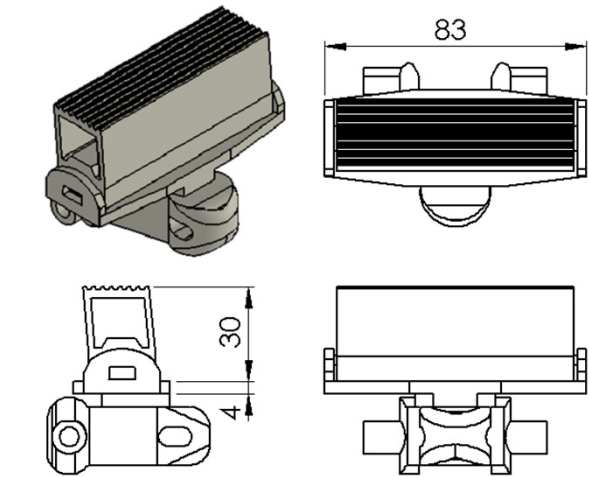

F85

Chain	Link
FBTE 5A85 D	FBTX 75 D (1)
Flexible cleat chain	Separate cleat
Length 5mt	for
彈性鏈條	replacement
	FBTM 83 (2)
	Basic Link
	FBTM 83D (1)+(2)