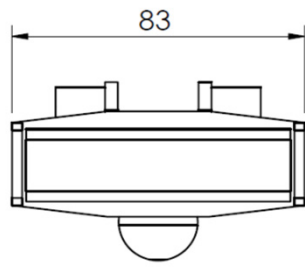

FM

Chain

FMTE 5 DA
Flexible top chain
Length 5mt
彈性鏈條

Link

FMTX 75 DA (1)
Separate cleat
for
replacement