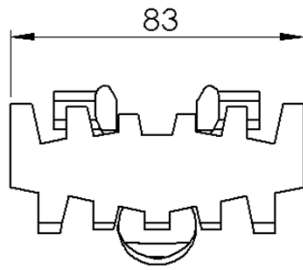

F85

Chain	Link

F5110492 n.a.

Flocked top chain

Length 5mt

平面植絨鏈條