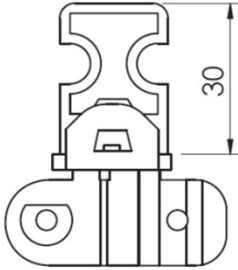

Chain	Link

FSTE 5 DA	FSTM 44 (1)

Flexible top chain	Basic Link

Length 5mt

彈性鏈條	FSTX 36 DA (2)

Separate cleat for replacement

FSTM 44 DA (1)+(2)	

Chain	Link

FSTE 5 DB	FSTM 44 (1)

Flexible top chain	Basic Link

Length 5mt

彈性鏈條	FSTX 36 DB (2)

Separate cleat for replacement

FSTM 44 DB (1)+(2)	

Chain	Link

Flocked top chain	

Length 5mt

平面植絨鏈條