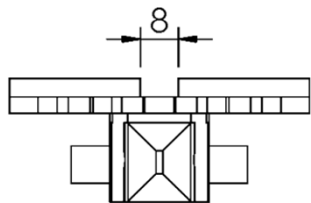

F5058306 F5058304

Plain chain with non-stick surface

Length 5mt

平面鏈條

Chain	Link
-------	------

FLTF 5X_A FLTL 63X_A

FLTF 5X4 A

FLTF 5X5.5 A

Cleated top chain

Length 5mt

擋板鏈條

Chain	Link
-------	------

FLTF 5X_A FLTL 63X_A

FLTF 5X9 A h=9 mm

FLTF 5X12 A h=12 mm

FLTF 5X15 A h=15 mm