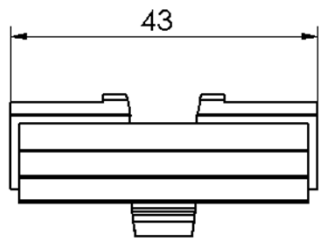

Chain	Link

FUTE 3A45 C F5112474

Flexible cleat chain
Length 3mt
彈性鏈條