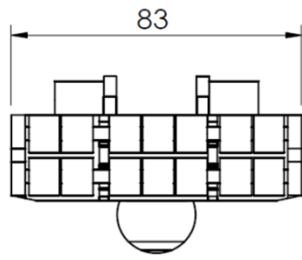

F3905920 F3905692

Cleated chain

Length 5mt

檔板鏈條

FM

Chain	Link
-------	------

FMTR 5 FMTL 83 R

Roller top chain