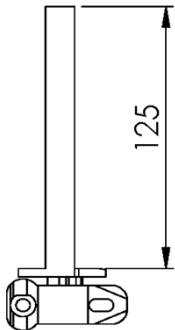

FBTP 5A85 F F5110459

Friction top chain

Length 5mt

阻滑鏈條

F85

Chain	Link
FBTP 5A85 A	F5059685
Plain chain	
Length 5mt	
平面鏈條	

Chain	Link
FBTP 5A85 FA	FBTL 83 FA
Friction top chain	
Length 5mt	
全阻滑鏈條	

Chain	Link
FBTP 5A85 FB	FBTL 83 FB
Friction top chain	
Length 5mt	
阻滑鏈條	

F85

F85

Chain	Link
-------	------

F5110492 n.a.

Flocked top chain

Length 5mt

平面植絨鏈條

Chain	Link
-------	------

FBTF 5A85X125D FBTL 83X125D

Cleated chain

Length 5mt

擋板鏈條

Chain	Link
-------	------

F5110388 F5110387

Plain chain

Length 5mt