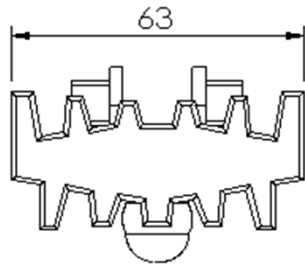

Chain	Link

F5047490

Flocked top chain

Length 5mt

平面植絨鏈條