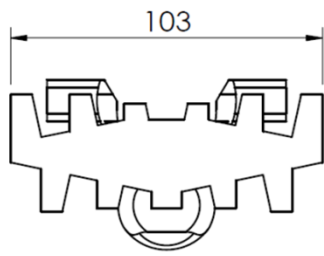

FH

Chain	Link
FHTP 5	FHTL 103
Plain chain	
Length 5mt	
平面鏈條