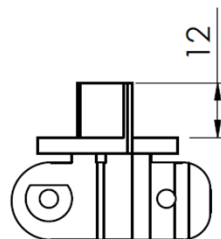

FL

Chain	Link

FLTF 5 U	FLTL 63 U

Universal chain

Length 5mt

多功能鏈條

Chain	Link

F3924165	F3905959

Cleated chain

擋板鏈條

Chain	Link

F3924166	F3902427

Cleated chain

擋板鏈條