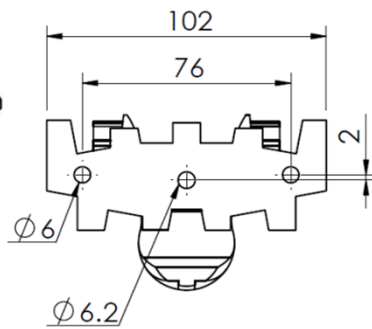

V-Block

Length 5mt

V型鏈條

FK

Chain	Link
FKTP 5	FKTL 102
Plain chain	
Length 5mt	
平面鏈條	

Chain	Link
FKTP 5A	FKTL 102 A
Closed top chain	
Length 5mt	
平面鏈條	

Chain	Link
FKTF 5 U	FKTL 102 U
Universal chain	
Length 5mt	
平面鏈條	