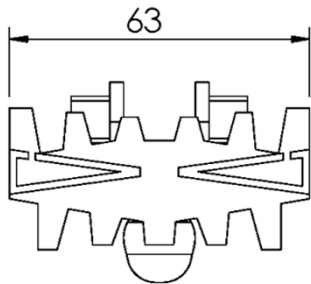

Chain	Link

FLTF 5X_A FLTL 63X_A

FLTF 5X4 A

FLTF 5X5.5 A

Cleated top chain

Length 5mt

擋板鏈條