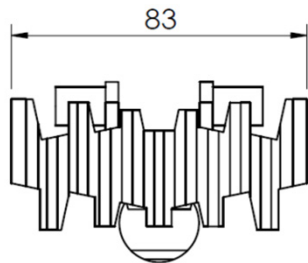

FMTM 83 (2)
Basic Link

FMTM 83 DC
(1)+(2)

Chain

F3924171
Chain with elevated edges
Length 5mt

Link

F3904503