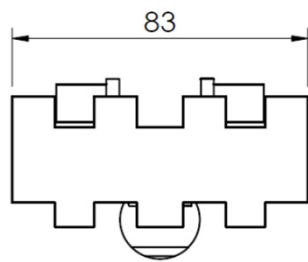

Chain	Link

F5047887 F5047886

Plain chain
Length 5mt
平面鏈條