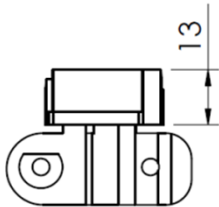

Chain	Link

F3905520   F3905522

Cleated top chain

V-block

Length 5mt

V型鏈條