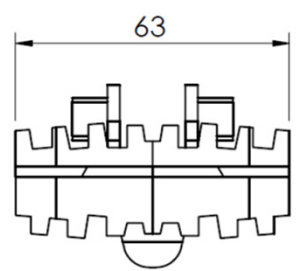

Chain	Link

F3921009   F3921647

Cleated top chain

Length 5mt

擋板鏈條