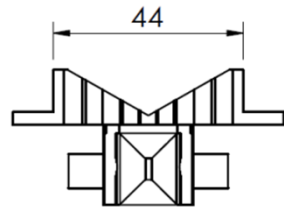

Chain	Link

F3905520   F3905522

Cleated top chain

V-block

Length 5mt

V型鏈條