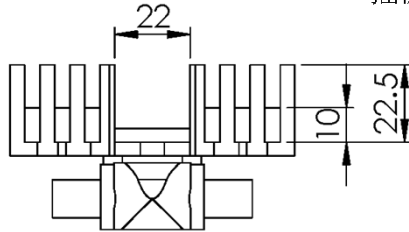

Chain	Link

F3924443 F3904689

Cleated chain

Length 5mt

擋板鏈條

Chain	Link

F3921528 F3921527

Cleated chain

Length 5mt

擋板鏈條