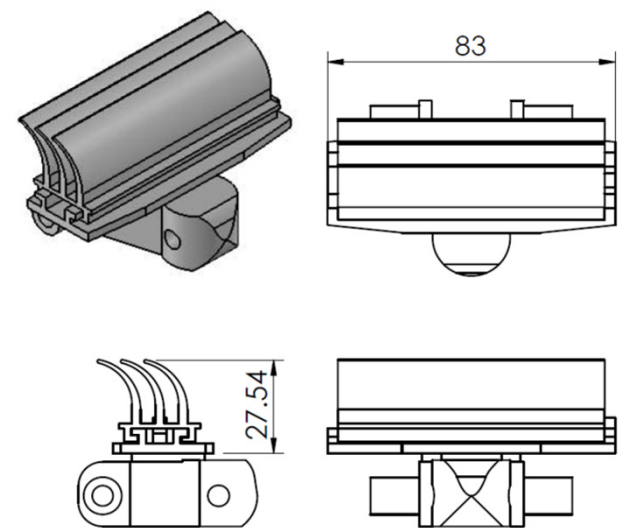

不鏽鋼面鏈條

FM

FM

Chain	Link
FMTE 5 B	FMTL 83 B
Flexible top chain	
Length 5mt	
毛刷鏈條	

Chain	Link
FMTE 5 C	FMTX 78 C (1)
Flexible top chain	Separate cleat for replacement
Length 5mt	
毛刷鏈條	
	FMTE 83 (2)
	Basic Link
	FMTM 83 C (1)+(2)