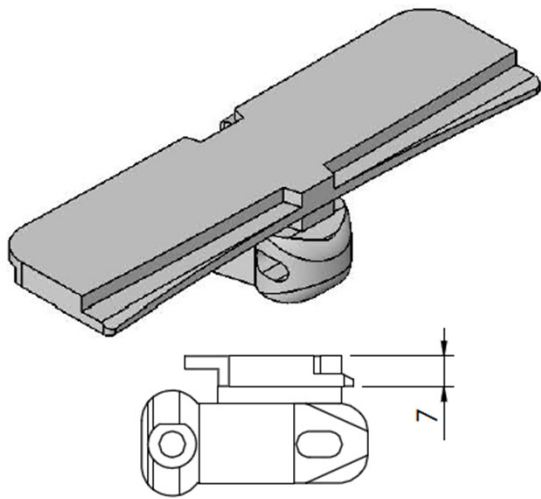

FB

Chain

FBTP 3A140 w=140 mm
FBTP 3A175 w=175 mm
FBTP 3A295 w=295 mm

Plain chain , Length 3mt , 平面鏈條

Link

FBTL 140
FBTL 175
FBTL 295

Chain

FBTP 3A140 F w=140 mm
FBTP 3A175 F w=175 mm
FBTP 3A295 F w=295 mm

Friction chain , Length 3mt , 阻滑鏈條

Link

FBTL 140 F
FBTL 175 F
FBTL 295 F

FB