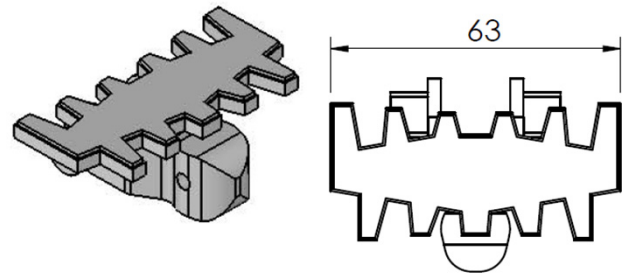

FL

Chain	Link
FLTP 5 FA	FLTL 63 FA
Friction top chain	
Length 5mt	
阻滑鏈條