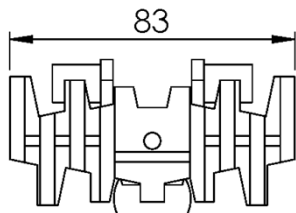

FMTM 83 DC
(1)+(2)

Chain

F3924171
Chain with elevated edges
Length 5mt

Link

F3904503

Chain	Link
-------	------

F3924443 F3904689

Cleated chain