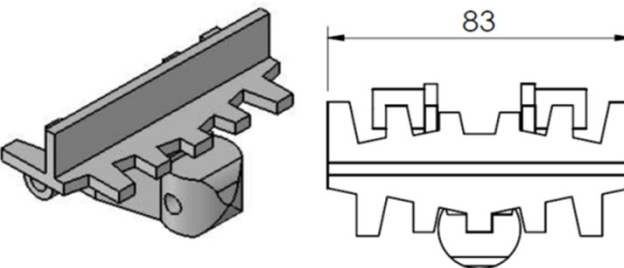

FM

Chain	Link
-------	------

F5055061 F3920660
 Plain chain
 Length 5mt
 平面鏈條

Chain	Link
-------	------

FMTF 5 U FMTL 83 U
 Universal chain
 Length 5mt

Chain	Link
-------	------

F5050235 h = 15 mm F5050236
 F5050531 h = 20 mm F5050532
 F3924100 h = 30 mm F3904668
 Cleated Link
 擋板鏈條