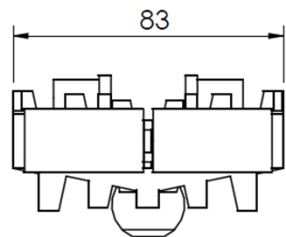

Chain	Link

FMTF 5X23 R FMTL 83X23 R

Roller cleat chain

Length 5mt

滾輪鏈條