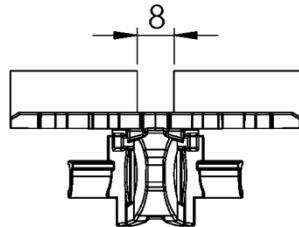

平面鏈條

Chain	Link
-------	------

F5048590 n.a.

Cleated chain

擋板鏈條

Chain consists of F5048588 and F5048589. Links must be ordered as Request For Quote. Vertical and horizontal transportation of golf balls.

F5048588

F5048589

Chain	Link
F3905563	F3905562
Cleated chain	
Length 5mt	
平面鏈條	

Chain	Link
F3924167	F3903648
Cleated chain	
Length 5mt	
擋板鏈條	

F65

Chain	Link
-------	------

FLTP 5A65	F5115333
Plain chain	
Length 5mt	
平面鏈條	