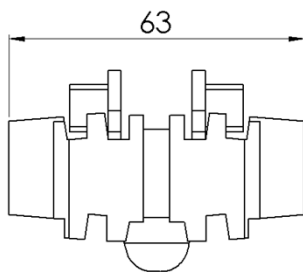

Chain	Link

F3905520   F3905522

Cleated top chain

V-block

Length 5mt

V型鏈條