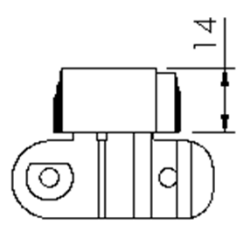

Chain	Link

F3921009   F3921647

Cleated top chain

Length 5mt

擋板鏈條