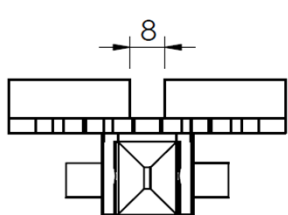

Cleated top chain

Length 5mt

擋板鏈條

Chain	Link
-------	------

FLTF 5X_A FLTL 63X_A

FLTF 5X9 A h=9 mm

FLTF 5X12 A h=12 mm

FLTF 5X15 A h=15 mm

FLTF 5X17 A h=17 mm

FLTF 5X30 A h=30 mm

Cleated top chain

Length 5mt

擋板鏈條

FL

Chain	Link
-------	------

FLTF 5X12 B FLTL 63X12 B