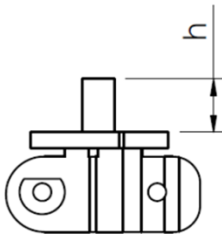

Chain	Link

FLTF 5X55 D   FLTL 63X55D

Cleated top chain

Length 5mt

擋板鏈條