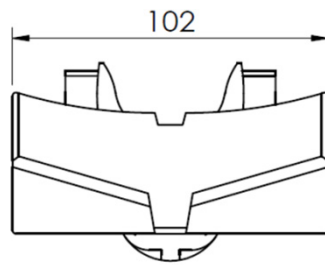

V-Block

Length 5mt

V型鏈條

FK

Chain	Link
FKTP 5	FKTL 102
Plain chain	
Length 5mt	
平面鏈條	

Chain	Link
FKTP 5A	FKTL 102 A
Closed top chain	
Length 5mt	
平面鏈條	

Chain	Link
FKTF 5 U	FKTL 102 U
Universal chain	
Length 5mt	
平面鏈條	