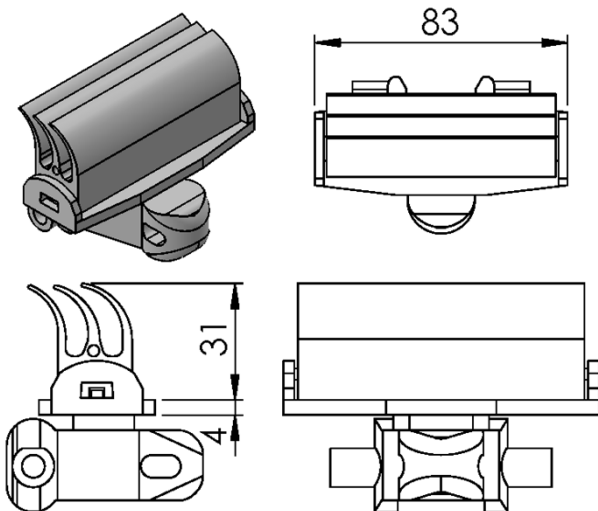

Chain	Link
FBTF 5A85 C	F5059812
flexible cleat chain	
Length 5mt	
彈性鏈條	

F85