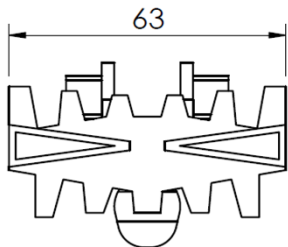

F5058306 F5058304

Plain chain with non-stick surface

Length 5mt

平面鏈條

Chain	Link
-------	------

FLTF 5X_A FLTL 63X_A

FLTF 5X4 A

FLTF 5X5.5 A

Cleated top chain

Length 5mt

擋板鏈條

Chain	Link
-------	------

FLTF 5X_A FLTL 63X_A

FLTF 5X9 A h=9 mm

FLTF 5X12 A h=12 mm

FLTF 5X15 A h=15 mm