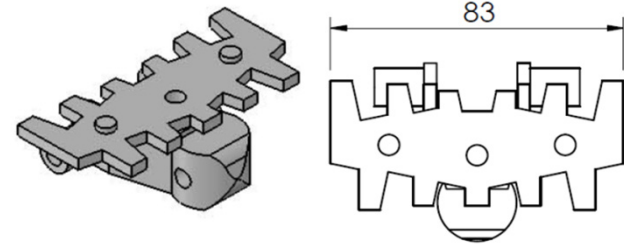

Chain	Link

FMTF 5 U FMTL 83 U
Universal chain
Length 5mt