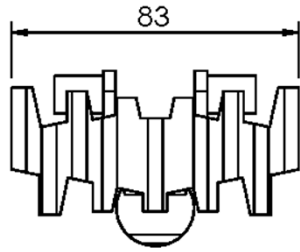

FM

Chain

Link

F3924443A

F3904689A

Cleated chain

Length 5mt

擋板鏈條