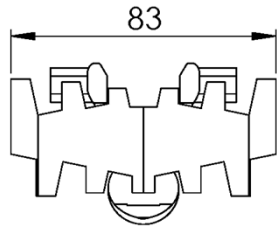

F85

Chain	Link
F5110386	F5110385
V-block chain	
Length 5mt	
V型鏈條