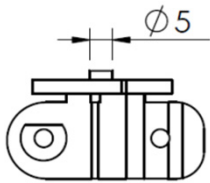

Chain	Link

F3924165	F3905959

Cleated chain

擋板鏈條