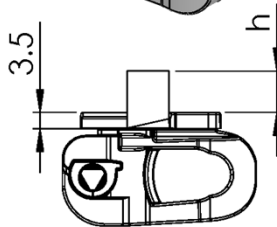

平面鏈條

Chain	Link
-------	------

F5048590 n.a.

Cleated chain

擋板鏈條

Chain consists of F5048588 and F5048589. Links must be ordered as Request For Quote. Vertical and horizontal transportation of golf balls.

F5048588

F5048589

Chain	Link
F3905563	F3905562
Cleated chain	
Length 5mt	
平面鏈條	

Chain	Link
F3924167	F3903648
Cleated chain	
Length 5mt	
擋板鏈條	

F65

Chain	Link
-------	------

FLTP 5A65	F5115333
Plain chain	
Length 5mt	
平面鏈條	