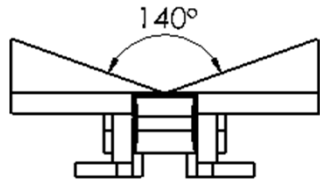

F45

Chain

Link

FUTP 3A45V

Cleated chain

Length 3mt

V型鏈條