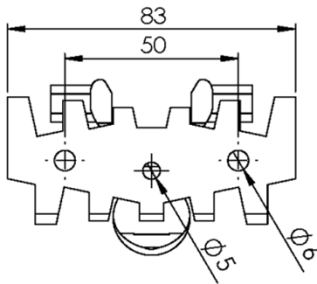

Chain	Link
FBTP 5A85 U	FBTL 83 U
Universal chain	
Length 5mt