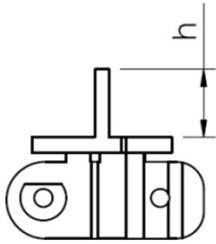

Chain	Link

F3924168   F3904675

Cleated top chain

V-block

Length 5mt

V型鏈條