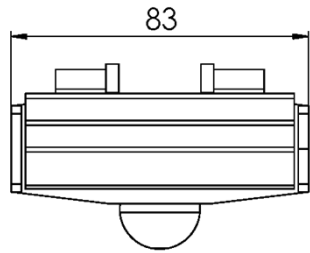

Chain

FMTE 5 DC
Flexible top chain
Length 5mt
毛刷鏈條

Link

FMTX 78 DC (1)
Separate cleat
for
replacement