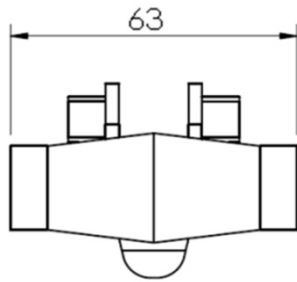

FL

Chain	Link

F3921955 A   F3921643 A

Cleated top chain

V-block

Length 5mt

non-zigzag

V型鏈條