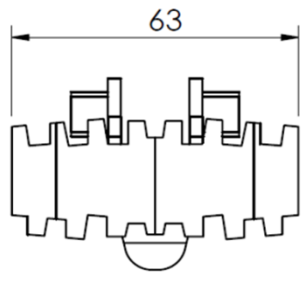

Chain	Link

F3921955-degree 120   F3921643(120°)

Cleated top chain

V-block

Length 5mt

V型鏈條