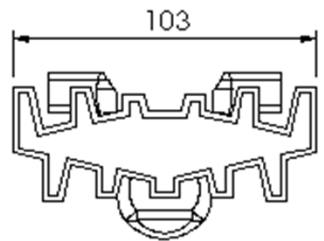

Chain	Link
FHTP 5 FA	FHTL 103 FA
Friction top chain	
Length 5mt	
阻滑鏈條