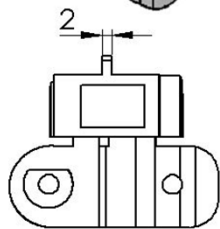

FS

Chain	Link

F3903721   F3903720

Cleated chain

Length 5mt

擋板鏈條

Chain	Link

F3904688   F3904687

Cleated chain

Length 5mt

擋板鏈條