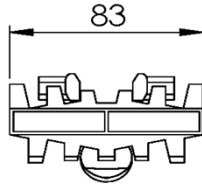

Chain	Link

FBTF 5A85X125D FBTL 83X125D

Cleated chain

Length 5mt

擋板鏈條