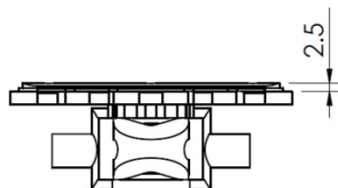

Chain	Link

FBTP 5A85 F F5110459

Friction top chain

Length 5mt

阻滑鏈條