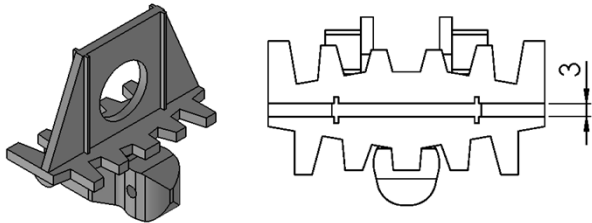

F5052822

Friction top chain

Length 5mt

阻滑鏈條

Chain	Link
-------	------

F3925989 F3925988

Plain top chain

Length 5mt

平面鏈條

Chain	Link
-------	------

F5048590 n.a.

Cleated chain

擋板鏈條

Chain consists of F5048588 and F5048589. Links must be ordered as Request For Quote. Vertical and horizontal transportation of golf balls.

F5048588