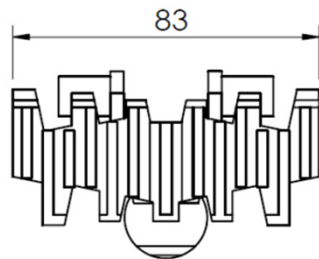

Length 5mt

擋板鏈條

Chain	Link
-------	------

F3921528 F3921527

Cleated chain

Length 5mt

擋板鏈條

Chain	Link
-------	------