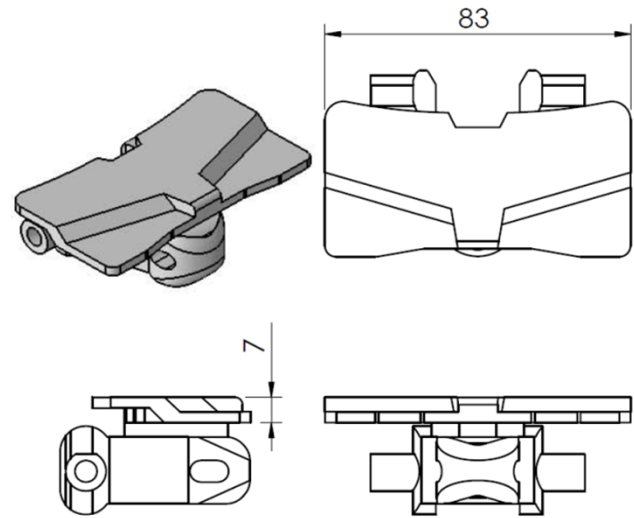

FBTP 5A85 F F5110459

Friction top chain

Length 5mt

阻滑鏈條

F85

Chain	Link
FBTP 5A85 A	F5059685
Plain chain	
Length 5mt	
平面鏈條	

Chain	Link
FBTP 5A85 FA	FBTL 83 FA
Friction top chain	
Length 5mt	
全阻滑鏈條	

Chain	Link
FBTP 5A85 FB	FBTL 83 FB
Friction top chain	
Length 5mt	
阻滑鏈條	