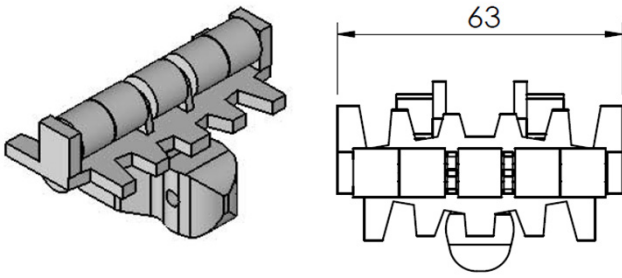

FL

Chain	Link
FLTP 5 FA	FLTL 63 FA
Friction top chain	
Length 5mt	
阻滑鏈條	

Chain	Link
FLTR 5	FLTL 63 R
Roller top chain	
Length 5mt	
滾珠鏈條	

Chain	Link
FLTE 5 B	FLTL 63 B
Flexible top chain	
Length 5mt	
毛刷鏈條	

FL