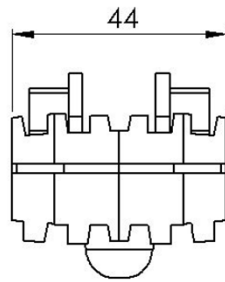

Chain	Link

F3904688   F3904687

Cleated chain

Length 5mt

擋板鏈條