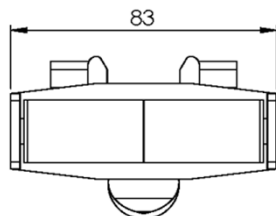

平面鏈條

F85

F85

Chain	Link
F5110386	F5110385
V-block chain	
Length 5mt	
V型鏈條	

Chain	Link
FBTP 5A85 U	FBTL 83 U
Universal chain	
Length 5mt	

Chain	Link
FBTE 5A85 DV	FBTX 75 DV (1)
Friction top chain	Separate cleat
Length 5mt	for
阻滑鏈條	replacement
	FBTM 83 (2)
	Basic Link
	FBTM 83DV
	(1)+(2)