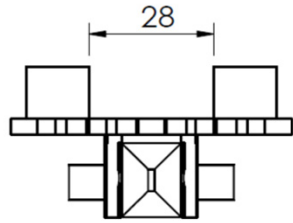

Chain	Link

FLTF 5X_C   FLTL 63X_C

FLTF 5X12 C h=12 mm

FLTF 5X15 C h=15 mm

FLTF 5X30 C h=30 mm

Cleated top chain

Length 5mt

擋板鏈條