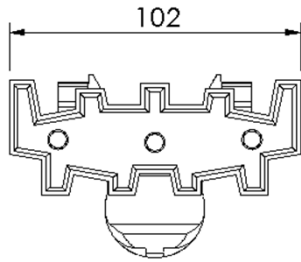

FK

Chain	Link
FKTP 5 TF	FKTL 102 TF
Steel top chain	
Length 5mt	
不鏽鋼面鏈條