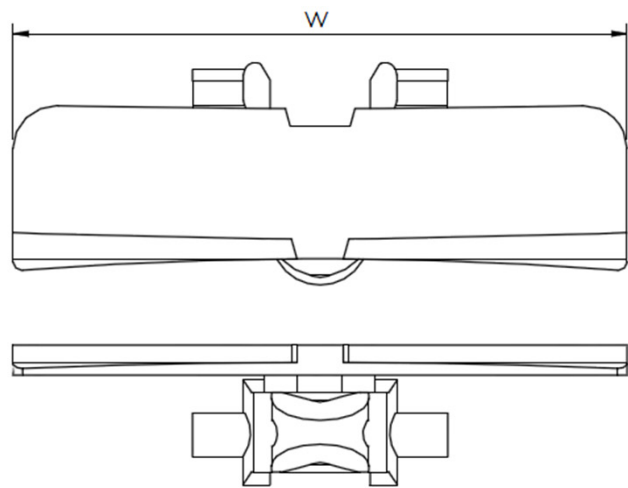

FB

Chain

FBTP 3A140 w=140 mm
FBTP 3A175 w=175 mm
FBTP 3A295 w=295 mm

Plain chain , Length 3mt , 平面鏈條

Link

FBTL 140
FBTL 175
FBTL 295

Chain

FBTP 3A140 F w=140 mm
FBTP 3A175 F w=175 mm
FBTP 3A295 F w=295 mm

Friction chain , Length 3mt , 阻滑鏈條

Link

FBTL 140 F
FBTL 175 F
FBTL 295 F

FB