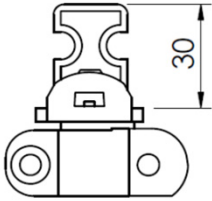

FMTM 83 (2)
Basic Link

FMTM 83 DA
(1)+(2)