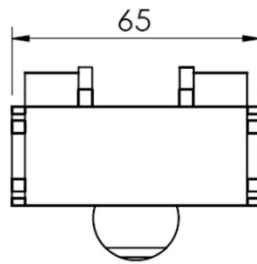

Chain	Link

F3921528 F3921527

Cleated chain

Length 5mt

擋板鏈條