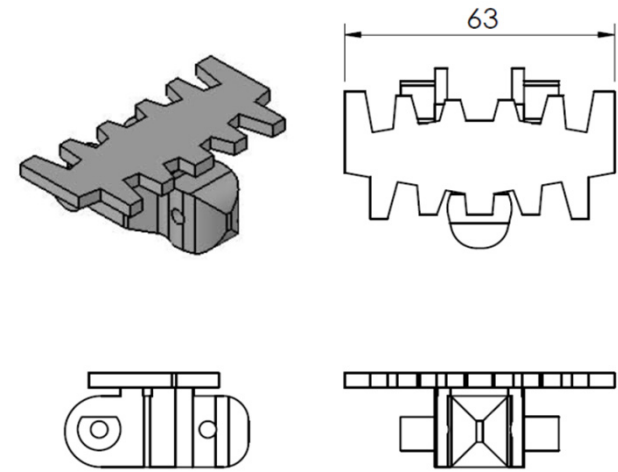

FL

Chain	Link
FLTP 5	FLTL 63
Plain chain	
Length 5mt	
平面鏈條	

Chain	Link
FLTP 5TF	FLTL 63TF
Steel top chain	
Length 5mt	
不鏽鋼面鏈條	

Chain	Link
FLTP 5F	FLTL 63F
Friction top chain	
Length 5mt	
阻滑鏈條	

FL