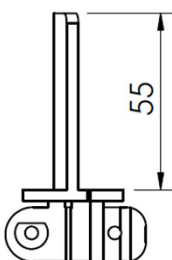

Cleated top chain

Length 5mt

擋板鏈條

Chain	Link
-------	------

FLTF 5X55 D FLTL 63X55D

Cleated top chain

Length 5mt

擋板鏈條