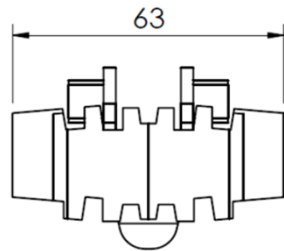

Chain	Link

F3924168   F3904675

Cleated top chain

V-block

Length 5mt

V型鏈條