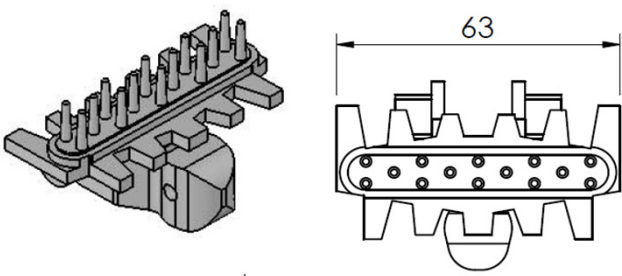

Chain	Link
FLTR 5	FLTL 63 R
Roller top chain	
Length 5mt	
滾珠鏈條