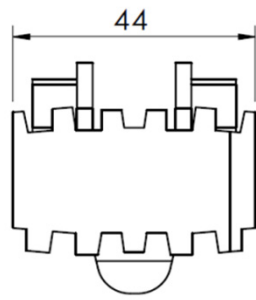

FS

Chain	Link

F3924151R

h=3 mm

h=6 mm

Chain with elevated edges

Length 5mt