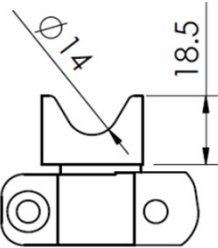

Length 5mt

擋板鏈條

Chain	Link
-------	------

F3921528 F3921527

Cleated chain

Length 5mt

擋板鏈條

Chain	Link
-------	------