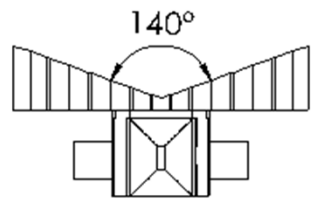

Chain	Link

F3921009   F3921647

Cleated top chain

Length 5mt

擋板鏈條