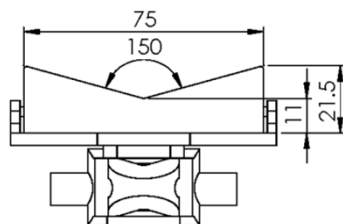

平面鏈條

F85

F85

Chain	Link
F5110386	F5110385
V-block chain	
Length 5mt	
V型鏈條	

Chain	Link
FBTP 5A85 U	FBTL 83 U
Universal chain	
Length 5mt	

Chain	Link
FBTE 5A85 DV	FBTX 75 DV (1)
Friction top chain	Separate cleat
Length 5mt	for
阻滑鏈條	replacement
	FBTM 83 (2)
	Basic Link
	FBTM 83DV
	(1)+(2)