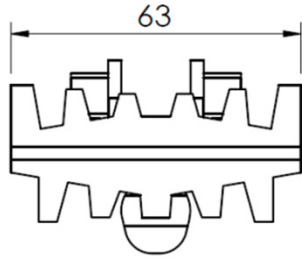

FL

Chain	Link

F3924568 h=15mm   F3924567

F5046426 h=30mm   F5046425

Cleated link

擋板鏈條