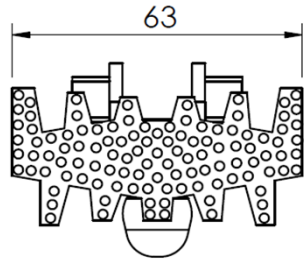

擋板鏈條

FL

Chain	Link
FLTP 5	FLTL 63
Plain chain	
Length 5mt	
平面鏈條	

Chain	Link
FLTP 5TF	FLTL 63TF
Steel top chain	
Length 5mt	
不鏽鋼面鏈條	

Chain	Link
FLTP 5F	FLTL 63F
Friction top chain	
Length 5mt	
阻滑鏈條	

FL

FL

Chain	Link
-------	------

F5058306 F5058304

Plain chain with non-stick surface

Length 5mt

平面鏈條

Chain	Link
-------	------

FLTF 5X_A FLTL 63X_A

FLTF 5X4 A

FLTF 5X5.5 A