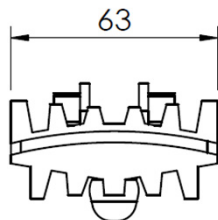

Chain	Link

FLTF 5X55 D   FLTL 63X55D

Cleated top chain

Length 5mt

擋板鏈條