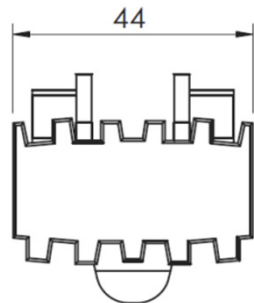

FSTM 44 DB (1)+(2)	

Chain	Link

Flocked top chain	

Length 5mt

平面植絨鏈條