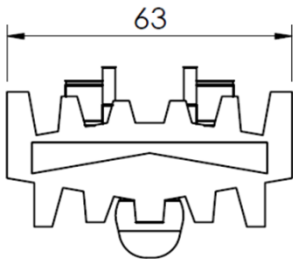

Chain	Link

FLTF 5X_C   FLTL 63X_C

FLTF 5X12 C h=12 mm

FLTF 5X15 C h=15 mm

FLTF 5X30 C h=30 mm

Cleated top chain

Length 5mt

擋板鏈條