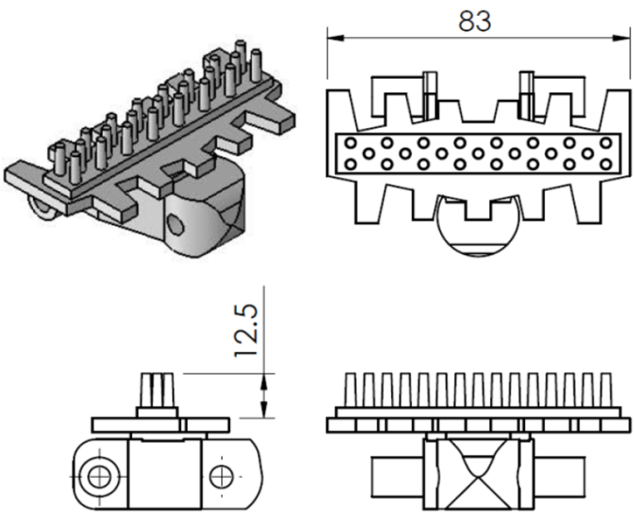

FM

Chain	Link
FMTE 5 B	FMTL 83 B
Flexible top chain	
Length 5mt	
毛刷鏈條