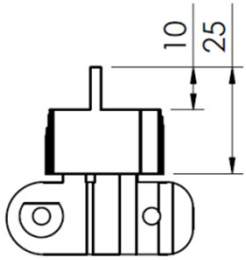

Chain	Link

F3921955-degree 120   F3921643(120°)

Cleated top chain

V-block

Length 5mt

V型鏈條

Chain	Link

F3921955-degree 140   F3921643(140°)

Cleated top chain

V-block

Length 5mt

V型鏈條

Chain	Link

F3921009   F3921647

Cleated top chain

Length 5mt

擋板鏈條