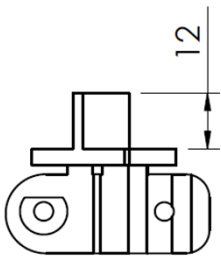

Chain	Link

F3924166	F3902427

Cleated chain

擋板鏈條