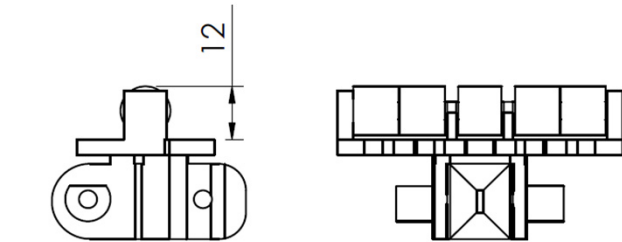

Chain	Link
FLTR 5	FLTL 63 R
Roller top chain	
Length 5mt	
滾珠鏈條