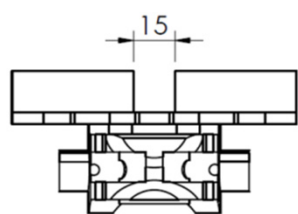

Chain	Link
FKTF 5X_A	FKTL 105X_A
FKTF 5X15A h=15 mm	
FKTF 5X20A h=20 mm	
FKTF 5X30A h=30 mm	
FKTF 5X40A h=40 mm	
Cleated chain	
Length 5mt	
擋板鏈條	

FK